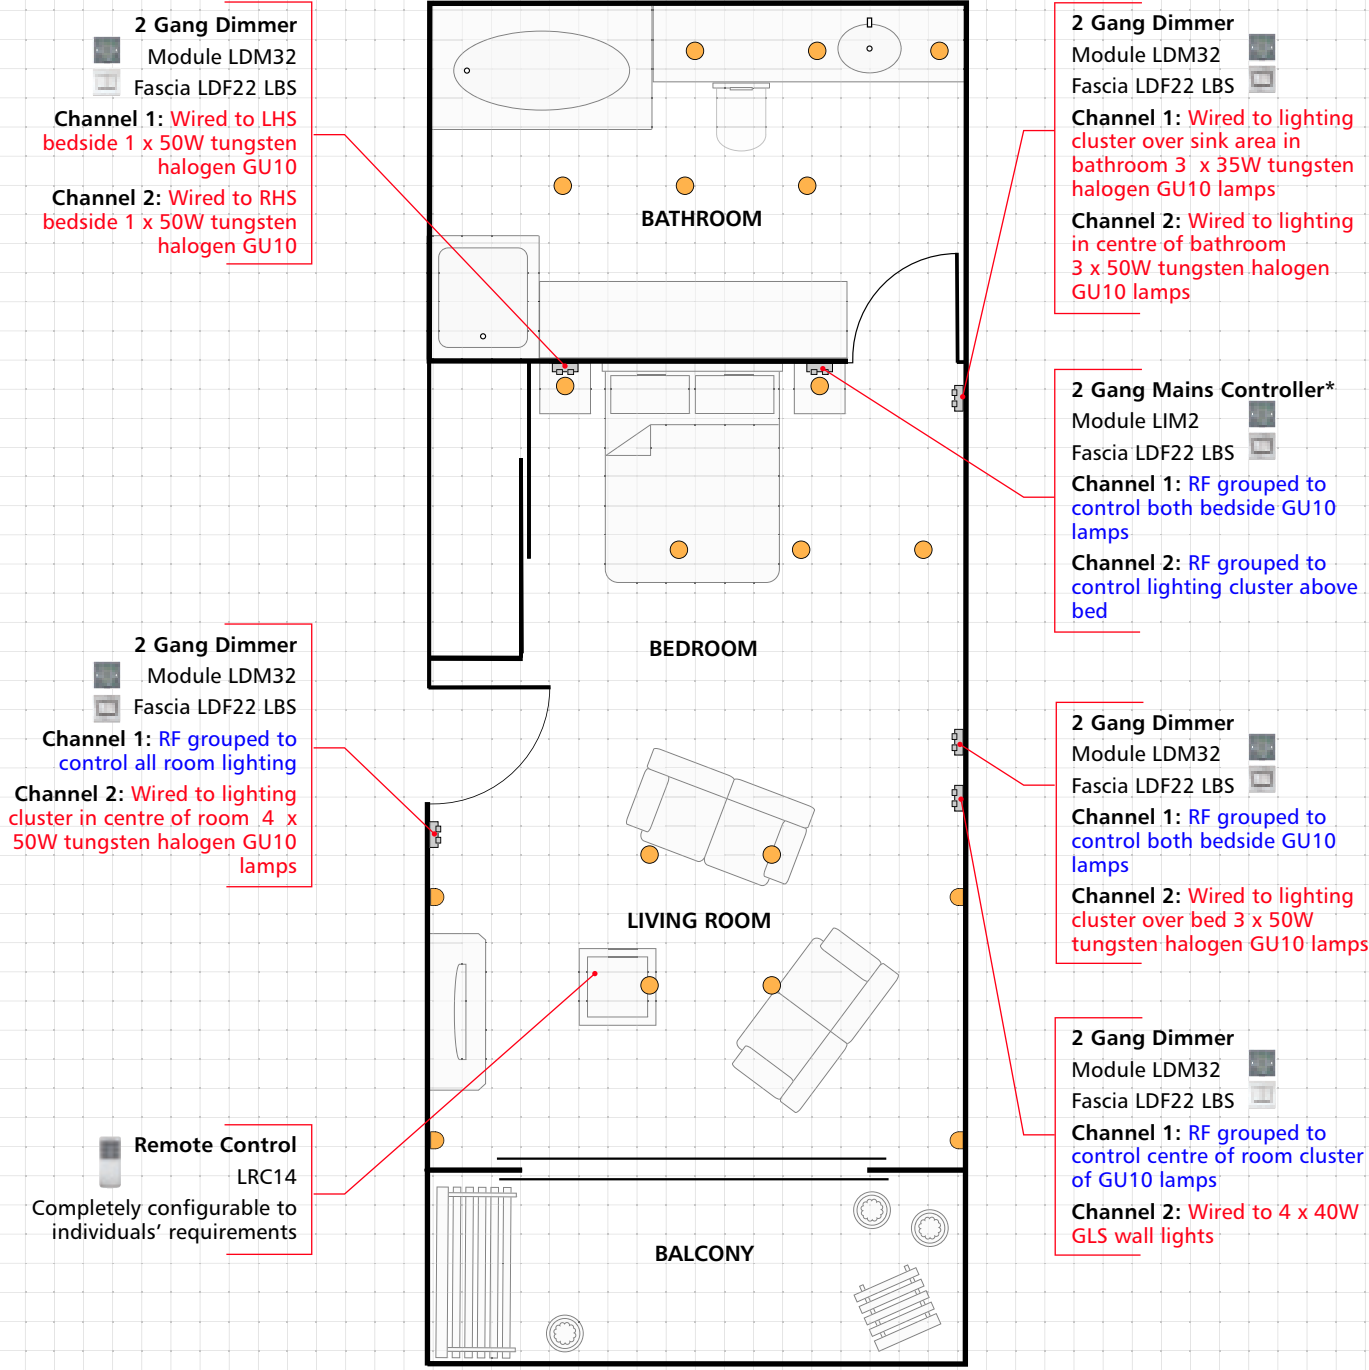

Application: Hotel

This is a one bedroom open plan hotel room, with outside balcony area.

The hotel chain has specified the finish of Lacquered Brushed Stainless Steel to complement the modern interior design scheme.

Significant control is given to the occupant, culminating in a fully tailored Remote Control. In addition the following capability is offered:

- The lights within the bedroom space can be controlled from both sides of the bed and from the wall as this section of the room is entered - to provide the uppermost in convenience
- Lighting within the living area can be controlled collectively or as individual circuits from either side of the room, or by using the Remote Control whilst watching the television
- On leaving the room, a single button can turn off all the lighting if desired
- As with all astral installations, additional Battery Controllers can be positioned at any point to fit the needs of the user

 1 Gang device
 2 Gang device
 Lamp

* wired with neutral